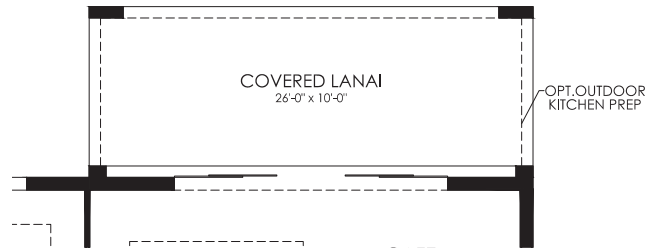

WHITESTONE

4-5 BEDROOMS, 2.5-4 BATHS, LOFT, FLEX ROOM, 2 CAR GARAGE

| | |
|---------------|---------------------|
| Living Area | 2,894 Sq.Ft. |
| Patio | 260 Sq.Ft. |
| Covered Porch | 43 Sq.Ft. |
| Garage | 387 Sq.Ft. |
| Total | 3,584 Sq.Ft. |

STRUCTURAL OPTIONS

WHITESTONE

Kitchen Layout 4

Pocket SGD

Owner's Bath
Layout 3

Bath 4

Shower @ Bath 3

Bedroom 5 Ilo Flex