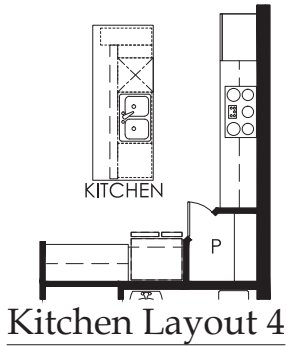

WHITESTONE

4-5 BEDROOMS, 2.5-4 BATHS, LOFT, FLEX ROOM, 2 CAR GARAGE

| | |
|---------------|---------------------|
| Living Area | 2,894 Sq.Ft. |
| Patio | 260 Sq.Ft. |
| Covered Porch | 43 Sq.Ft. |
| Garage | 387 Sq.Ft. |
| Total | 3,584 Sq.Ft. |

STRUCTURAL OPTIONS

WHITESTONE

Kitchen Layout 4

Pocket SGD

Owner's Bath
Layout 3

Bath 4

Shower @ Bath 3

Bedroom 5 Ilo Flex