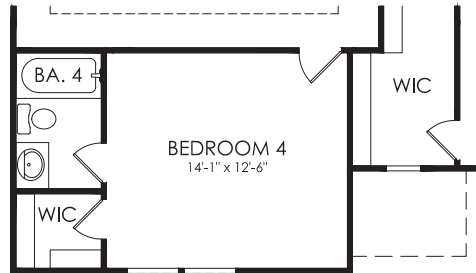

WHITESTONE

4-5 BEDROOMS, 2.5-4 BATHS, LOFT, FLEX ROOM, 2 CAR GARAGE

| | |
|---------------|---------------------|
| Living Area | 2,894 Sq.Ft. |
| Patio | 260 Sq.Ft. |
| Covered Porch | 43 Sq.Ft. |
| Garage | 387 Sq.Ft. |
| Total | 3,584 Sq.Ft. |

STRUCTURAL OPTIONS

WHITESTONE

Kitchen Layout 4

Pocket SGD

Owner's Bath
Layout 3

Bath 4

Shower @ Bath 3

Bedroom 5 Ilo Flex

Owner's Bath
Layout 4