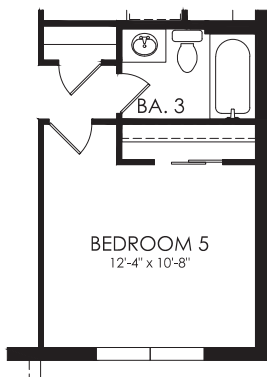

WHITESTONE

4-5 BEDROOMS, 2.5-4 BATHS, LOFT, FLEX ROOM, 2 CAR GARAGE

| | |
|---------------|---------------------|
| Living Area | 2,894 Sq.Ft. |
| Patio | 260 Sq.Ft. |
| Covered Porch | 43 Sq.Ft. |
| Garage | 387 Sq.Ft. |
| Total | 3,584 Sq.Ft. |

STRUCTURAL OPTIONS

WHITESTONE

Kitchen Layout 4

Pocket SGD

Owner's Bath
Layout 3

Bath 4

Shower @ Bath 3

Bedroom 5 Ilo Flex

Owner's Bath
Layout 4