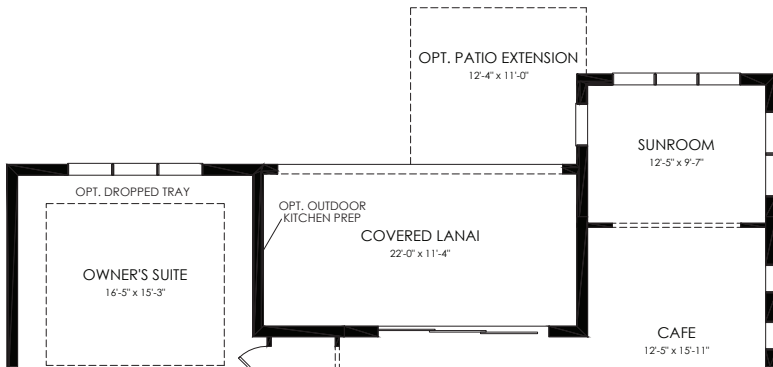

STELLAR GRANDE

4 BEDROOMS, 4-5 BATHS, LOFT, FLEX ROOM, 2 CAR GARAGE, GOLF CART GARAGE

Living Area	3,452 Sq.Ft.
Patio	250 Sq.Ft.
Covered Porch	43 Sq.Ft.
Garage	538 Sq.Ft.
Total	4,283 Sq.Ft.

STRUCTURAL OPTIONS

STELLAR GRANDE

Pocket SGD
at Gathering Room

Owner's Bath Layout 3

Owner's Bath Layout 6

Pool Bath
Adds 64 SF

Sunroom
Adds 140 SF

Kitchen Layout 4 and 5

Laundry Upgrade

Shower @ Bath 2

Shower @ Bath 3

4' Garage Extension