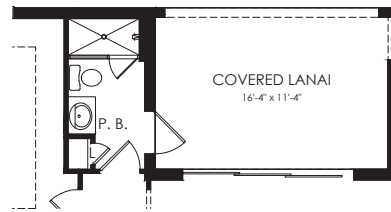

STELLAR GRANDE

Pocket SGD
at Gathering Room

Owner's Bath Layout 3

Owner's Bath Layout 6

Pool Bath
Adds 64 SF

Sunroom
Adds 140 SF

Kitchen Layout 4 and 5

Laundry Upgrade