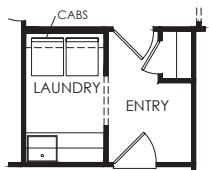

STELLAR GRANDE

Pocket SGD
at Gathering Room

Owner's Bath Layout 3

Owner's Bath Layout 6

Pool Bath
Adds 64 SF

Sunroom
Adds 140 SF

Kitchen Layout 4 and 5

Laundry Upgrade

Shower @ Bath 2

Shower @ Bath 3

4' Garage Extension