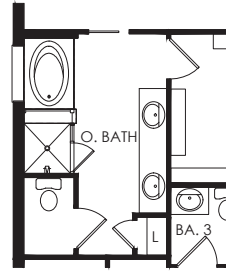

STELLAR GRANDE

4 BEDROOMS, 4-5 BATHS, LOFT, FLEX ROOM, 2 CAR GARAGE, GOLF CART GARAGE

Living Area	3,452 Sq.Ft.
Patio	250 Sq.Ft.
Covered Porch	43 Sq.Ft.
Garage	538 Sq.Ft.
Total	4,283 Sq.Ft.

STRUCTURAL OPTIONS

STELLAR GRANDE

Pocket SGD
at Gathering Room

Owner's Bath Layout 3

Owner's Bath Layout 6

Pool Bath
Adds 64 SF

Sunroom
Adds 140 SF

Kitchen Layout 4 and 5

Laundry Upgrade