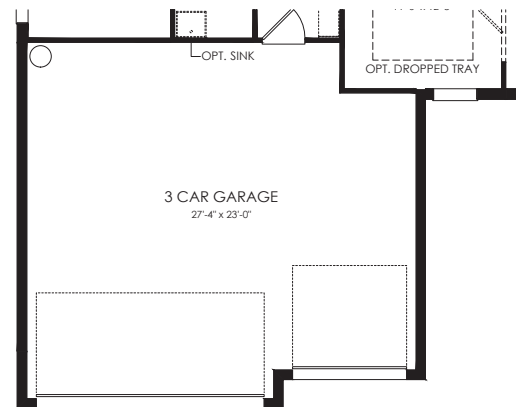

STELLAR GRANDE

4 BEDROOMS, 4-5 BATHS, LOFT, FLEX ROOM, 2 CAR GARAGE, GOLF CART GARAGE

Living Area	3,452 Sq.Ft.
Patio	250 Sq.Ft.
Covered Porch	43 Sq.Ft.
Garage	538 Sq.Ft.
Total	4,283 Sq.Ft.

STRUCTURAL OPTIONS

STELLAR GRANDE

Pocket SGD
at Gathering Room

Owner's Bath Layout 3

Owner's Bath Layout 6

Pool Bath
Adds 64 SF

Sunroom
Adds 140 SF

Kitchen Layout 4 and 5

Laundry Upgrade

Shower @ Bath 2

Shower @ Bath 3

4' Garage Extension