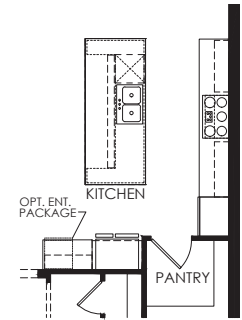

STELLAR GRANDE

Pocket SGD
at Gathering Room

Owner's Bath Layout 3

Owner's Bath Layout 6

Pool Bath
Adds 64 SF

Sunroom
Adds 140 SF

Kitchen Layout 4 and 5

Laundry Upgrade

Shower @ Bath 2

Shower @ Bath 3

4' Garage Extension