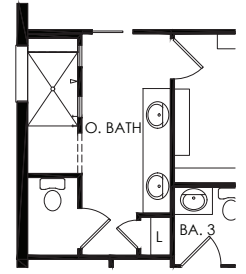

STELLAR GRANDE

4 BEDROOMS, 4-5 BATHS, LOFT, FLEX ROOM, 2 CAR GARAGE, GOLF CART GARAGE

Living Area	3,452 Sq.Ft.
Patio	250 Sq.Ft.
Covered Porch	43 Sq.Ft.
Garage	538 Sq.Ft.
Total	4,283 Sq.Ft.

STRUCTURAL OPTIONS

STELLAR GRANDE

Pocket SGD
at Gathering Room

Owner's Bath Layout 3

Owner's Bath Layout 6

Pool Bath
Adds 64 SF

Sunroom
Adds 140 SF

Kitchen Layout 4 and 5

Laundry Upgrade

Shower @ Bath 2

Shower @ Bath 3

4' Garage Extension