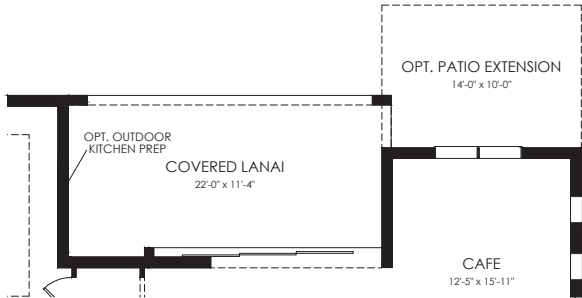

STELLAR GRANDE

4 BEDROOMS, 4-5 BATHS, LOFT, FLEX ROOM, 2 CAR GARAGE, GOLF CART GARAGE

Living Area	3,452 Sq.Ft.
Patio	250 Sq.Ft.
Covered Porch	43 Sq.Ft.
Garage	538 Sq.Ft.
Total	4,283 Sq.Ft.

STRUCTURAL OPTIONS

STELLAR GRANDE

Pocket SGD
at Gathering Room

Owner's Bath Layout 3

Owner's Bath Layout 6

Pool Bath
Adds 64 SF

Sunroom
Adds 140 SF

Kitchen Layout 4 and 5

Laundry Upgrade