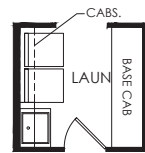

Shower @ Bath 2

Kitchen Layout 4 and 5

Gathering Room Extension
W/ Pocket SGD

Shower @ Bath 3

Laundry Upgrade

Zero Corner SGD

Gathering Room Extension
Adds 147 SF

Owner's Bath 3