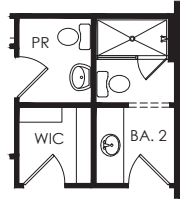

RENOWN

3 BEDROOMS, 3.5-4.5 BATHS, FLEX ROOM, 3 CAR GARAGE

Living Area	2,808 Sq.Ft.
Patio	376 Sq.Ft.
Covered Porch	0 Sq.Ft.
Garage	645 Sq.Ft.
Total	3,829 Sq.Ft.

STRUCTURAL OPTIONS

RENEW

Pool Bath
Adds 48 SF

Shower @ Bath 2

Kitchen Layout 4 and 5

Gathering Room Extension
W/ Pocket SGD

Shower @ Bath 3

Laundry Upgrade

Zero Corner SGD

Gathering Room Extension
Adds 147 SF

Owner's Bath 3