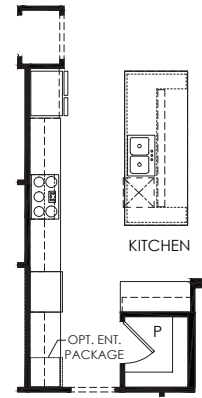

RENOWN

3 BEDROOMS, 3.5-4.5 BATHS, FLEX ROOM, 3 CAR GARAGE

Living Area	2,808 Sq.Ft.
Patio	376 Sq.Ft.
Covered Porch	0 Sq.Ft.
Garage	645 Sq.Ft.
Total	3,829 Sq.Ft.

STRUCTURAL OPTIONS

RENEW

Pool Bath
Adds 48 SF

Shower @ Bath 2

Kitchen Layout 4 and 5

Gathering Room Extension
W/ Pocket SGD

Shower @ Bath 3

Laundry Upgrade

Zero Corner SGD

Gathering Room Extension
Adds 147 SF

Owner's Bath 3