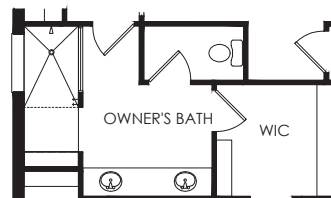

RENOWN

3 BEDROOMS, 3.5-4.5 BATHS, FLEX ROOM, 3 CAR GARAGE

Living Area	2,808 Sq.Ft.
Patio	376 Sq.Ft.
Covered Porch	0 Sq.Ft.
Garage	645 Sq.Ft.
Total	3,829 Sq.Ft.

STRUCTURAL OPTIONS

RENEW

Pool Bath
Adds 48 SF

Shower @ Bath 2

Kitchen Layout 4 and 5

Gathering Room Extension
W/ Pocket SGD

Shower @ Bath 3

Laundry Upgrade

Zero Corner SGD

Gathering Room Extension
Adds 147 SF

Owner's Bath 3