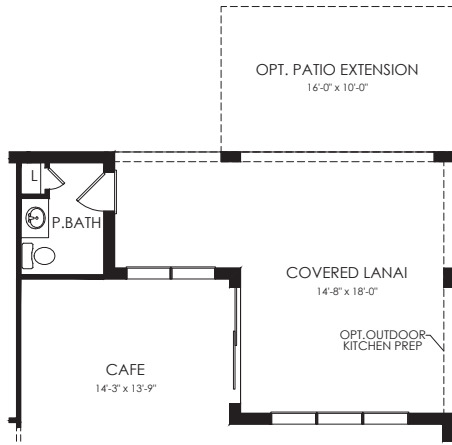

RENOWN

3 BEDROOMS, 3.5-4.5 BATHS, FLEX ROOM, 3 CAR GARAGE

Living Area	2,808 Sq.Ft.
Patio	376 Sq.Ft.
Covered Porch	0 Sq.Ft.
Garage	645 Sq.Ft.
Total	3,829 Sq.Ft.

STRUCTURAL OPTIONS

RENEW

Pool Bath
Adds 48 SF

Shower @ Bath 2

Kitchen Layout 4 and 5

Gathering Room Extension
W/ Pocket SGD

Shower @ Bath 3

Laundry Upgrade

Zero Corner SGD

Gathering Room Extension
Adds 147 SF

Owner's Bath 3