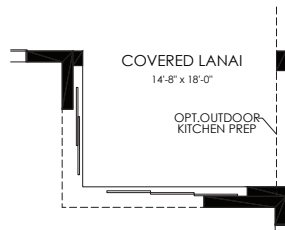

Shower @ Bath 2

Kitchen Layout 4 and 5

Gathering Room Extension
W/ Pocket SGD

Shower @ Bath 3

Laundry Upgrade

Zero Corner SGD

Gathering Room Extension
Adds 147 SF

Owner's Bath 3