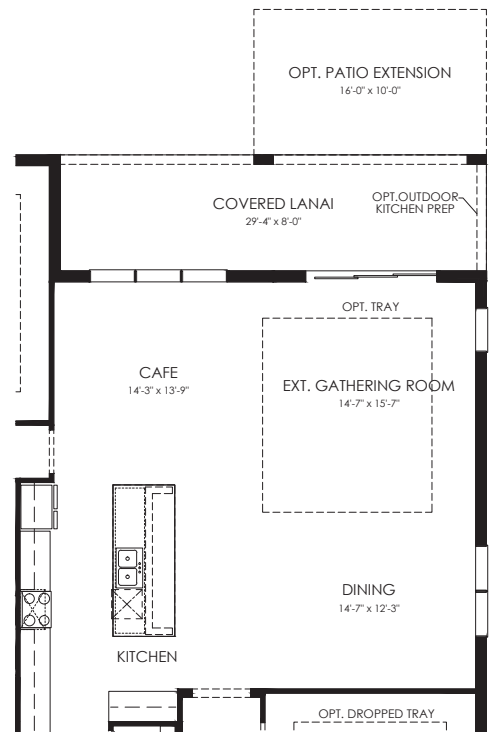

RENOWN

3 BEDROOMS, 3.5-4.5 BATHS, FLEX ROOM, 3 CAR GARAGE

Living Area	2,808 Sq.Ft.
Patio	376 Sq.Ft.
Covered Porch	0 Sq.Ft.
Garage	645 Sq.Ft.
Total	3,829 Sq.Ft.

STRUCTURAL OPTIONS

RENEW

Pool Bath
Adds 48 SF

Shower @ Bath 2

Kitchen Layout 4 and 5

Gathering Room Extension
W/ Pocket SGD

Shower @ Bath 3

Laundry Upgrade

Zero Corner SGD

Gathering Room Extension
Adds 147 SF

Owner's Bath 3