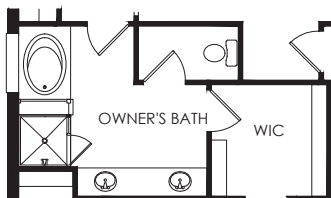

RENOWN

3 BEDROOMS, 3.5-4.5 BATHS, FLEX ROOM, 3 CAR GARAGE

Living Area	2,808 Sq.Ft.
Patio	376 Sq.Ft.
Covered Porch	0 Sq.Ft.
Garage	645 Sq.Ft.
Total	3,829 Sq.Ft.

STRUCTURAL OPTIONS

RENEW

Pool Bath
Adds 48 SF

Shower @ Bath 2

Kitchen Layout 4 and 5

Gathering Room Extension
W/ Pocket SGD

Shower @ Bath 3

Laundry Upgrade

Zero Corner SGD

Gathering Room Extension
Adds 147 SF

Owner's Bath 3