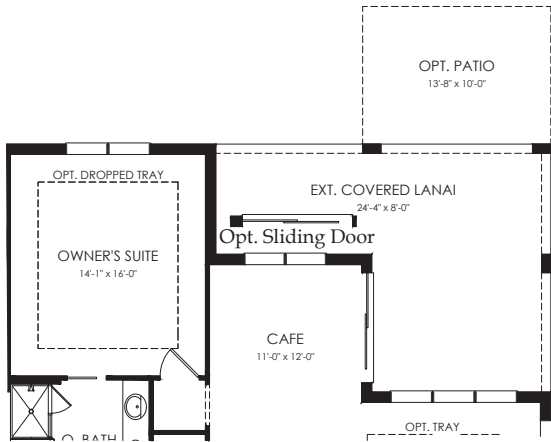

MYSTIQUE

2-4 BEDROOMS, 2-3 BATHS, FLEX ROOM, 2 CAR GARAGE

Living Area	1,889 Sq.Ft.
Patio	130 Sq.Ft.
Covered Porch	0 Sq.Ft.
Garage	560 Sq.Ft.
Total	2,579 Sq.Ft.

MYSTIQUE

Covered Lanai Extension

Zero Corner SGD

Pocket SGD

Shower @ Bath 2

Laundry Upgrade

Kitchen Layout 4

Extended Gathering Room

Not Available w/ Loft w/
Bed & Bath
Adds 130 SF

Bedroom 3

Bedroom 4
Adds 167 SF

4' Garage Extension

Owner's Bath Layout 3

Owner's Bath Layout 4