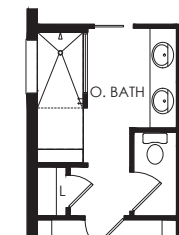

MYSTIQUE

2-4 BEDROOMS, 2-3 BATHS, FLEX ROOM, 2 CAR GARAGE

Living Area	1,889 Sq.Ft.
Patio	130 Sq.Ft.
Covered Porch	0 Sq.Ft.
Garage	560 Sq.Ft.
Total	2,579 Sq.Ft.

MYSTIQUE

Covered Lanai Extension

Zero Corner SGD

Pocket SGD

Shower @ Bath 2

Laundry Upgrade

Kitchen Layout 4

Extended Gathering Room

Not Available w/ Loft w/
Bed & Bath
Adds 130 SF

Bedroom 3

Bedroom 4
Adds 167 SF

4' Garage Extension

Owner's Bath Layout 3

Owner's Bath Layout 4