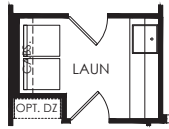

MYSTIQUE

2-4 BEDROOMS, 2-3 BATHS, FLEX ROOM, 2 CAR GARAGE

Living Area	1,889 Sq.Ft.
Patio	130 Sq.Ft.
Covered Porch	0 Sq.Ft.
Garage	560 Sq.Ft.
Total	2,579 Sq.Ft.

MYSTIQUE

Covered Lanai Extension

Zero Corner SGD

Pocket SGD

Shower @ Bath 2

Laundry Upgrade

Kitchen Layout 4

Extended Gathering Room

Not Available w/ Loft w/
Bed & Bath
Adds 130 SF

Bedroom 3

Bedroom 4
Adds 167 SF