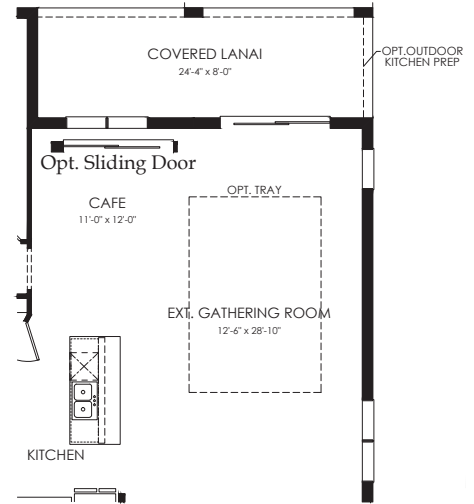

MYSTIQUE

2-4 BEDROOMS, 2-3 BATHS, FLEX ROOM, 2 CAR GARAGE

Living Area	1,889 Sq.Ft.
Patio	130 Sq.Ft.
Covered Porch	0 Sq.Ft.
Garage	560 Sq.Ft.
Total	2,579 Sq.Ft.

MYSTIQUE

Covered Lanai Extension

Zero Corner SGD

Pocket SGD

Shower @ Bath 2

Laundry Upgrade

Kitchen Layout 4

Extended Gathering Room

Not Available w/ Loft w/
Bed & Bath
Adds 130 SF

Bedroom 3

Bedroom 4
Adds 167 SF

4' Garage Extension

Owner's Bath Layout 3

Owner's Bath Layout 4