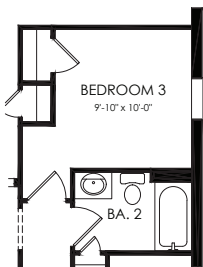

MYSTIQUE

2-4 BEDROOMS, 2-3 BATHS, FLEX ROOM, 2 CAR GARAGE

Living Area	1,889 Sq.Ft.
Patio	130 Sq.Ft.
Covered Porch	0 Sq.Ft.
Garage	560 Sq.Ft.
Total	2,579 Sq.Ft.

MYSTIQUE

Covered Lanai Extension

Zero Corner SGD

Pocket SGD

Shower @ Bath 2

Laundry Upgrade

Kitchen Layout 4

Extended Gathering Room

Not Available w/ Loft w/
Bed & Bath
Adds 130 SF

Bedroom 3

Bedroom 4
Adds 167 SF

4' Garage Extension

Owner's Bath Layout 3

Owner's Bath Layout 4