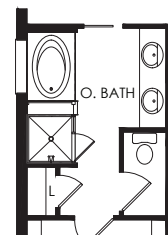

Pocket SGD

Shower @ Bath 2

Laundry Upgrade

Kitchen Layout 4

Extended Gathering Room

Not Available w/ Loft w/
Bed & Bath
Adds 130 SF

Bedroom 3

Bedroom 4
Adds 167 SF

4' Garage Extension

Owner's Bath Layout 3

Owner's Bath Layout 4