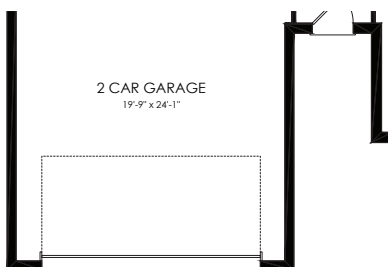

MYSTIQUE

2-4 BEDROOMS, 2-3 BATHS, FLEX ROOM, 2 CAR GARAGE

Living Area	1,889 Sq.Ft.
Patio	130 Sq.Ft.
Covered Porch	0 Sq.Ft.
Garage	560 Sq.Ft.
Total	2,579 Sq.Ft.

MYSTIQUE

Covered Lanai Extension

Zero Corner SGD

Pocket SGD

Shower @ Bath 2

Laundry Upgrade

Kitchen Layout 4

Extended Gathering Room

Not Available w/ Loft w/
Bed & Bath
Adds 130 SF

Bedroom 3

Bedroom 4
Adds 167 SF

4' Garage Extension

Owner's Bath Layout 3

Owner's Bath Layout 4