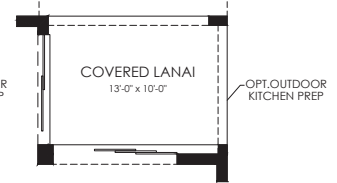

MYSTIQUE

2-4 BEDROOMS, 2-3 BATHS, FLEX ROOM, 2 CAR GARAGE

Living Area	1,889 Sq.Ft.
Patio	130 Sq.Ft.
Covered Porch	0 Sq.Ft.
Garage	560 Sq.Ft.
Total	2,579 Sq.Ft.

MYSTIQUE

Covered Lanai Extension

Zero Corner SGD

Pocket SGD

Shower @ Bath 2

Laundry Upgrade

Kitchen Layout 4

Extended Gathering Room

Not Available w/ Loft w/
Bed & Bath
Adds 130 SF

Bedroom 3

Bedroom 4
Adds 167 SF