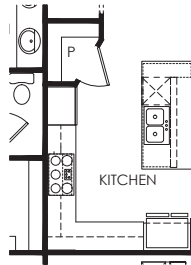

MYSTIQUE

2-4 BEDROOMS, 2-3 BATHS, FLEX ROOM, 2 CAR GARAGE

Living Area	1,889 Sq.Ft.
Patio	130 Sq.Ft.
Covered Porch	0 Sq.Ft.
Garage	560 Sq.Ft.
Total	2,579 Sq.Ft.

MYSTIQUE

Covered Lanai Extension

Zero Corner SGD

Pocket SGD

Shower @ Bath 2

Laundry Upgrade

Kitchen Layout 4

Extended Gathering Room

Not Available w/ Loft w/
Bed & Bath
Adds 130 SF

Bedroom 3

Bedroom 4
Adds 167 SF

4' Garage Extension

Owner's Bath Layout 3

Owner's Bath Layout 4