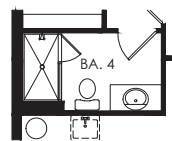

MYSTIQUE GRANDE

3-5 BEDROOMS, 3-4 BATHS, LOFT, 2 CAR GARAGE

Living Area	2,870 Sq.Ft.
Patio	130 Sq.Ft.
Covered Porch	32 Sq.Ft.
Garage	560 Sq.Ft.
Total	3,592 Sq.Ft.

STRUCTURAL OPTIONS

MYSTIQUE GRANDE

Covered Lanai Extension

Pocket SGD

Kitchen Layout 4

Laundry Upgrade

Bedroom 3

Owner's Bath Layout 3

Owner's Bath Layout 4

Bath 4 w/ 4' Garage Extension
Add 210 SF

Shower @ Bath 2

Shower @ Bath 4

Bedroom 4
Adds 167 SF