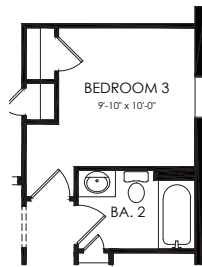

MYSTIQUE GRANDE

3-5 BEDROOMS, 3-4 BATHS, LOFT, 2 CAR GARAGE

Living Area	2,870 Sq.Ft.
Patio	130 Sq.Ft.
Covered Porch	32 Sq.Ft.
Garage	560 Sq.Ft.
Total	3,592 Sq.Ft.

STRUCTURAL OPTIONS

MYSTIQUE GRANDE

Covered Lanai Extension

Pocket SGD

Kitchen Layout 4

Laundry Upgrade

Bedroom 3

Owner's Bath Layout 3

Owner's Bath Layout 4

Bath 4 w/ 4' Garage Extension
Add 210 SF

Shower @ Bath 2

Shower @ Bath 4

Bedroom 4
Adds 167 SF