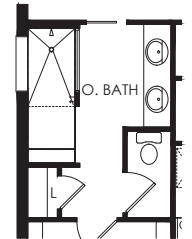

MYSTIQUE GRANDE

3-5 BEDROOMS, 3-4 BATHS, LOFT, 2 CAR GARAGE

Living Area	2,870 Sq.Ft.
Patio	130 Sq.Ft.
Covered Porch	32 Sq.Ft.
Garage	560 Sq.Ft.
Total	3,592 Sq.Ft.

STRUCTURAL OPTIONS

MYSTIQUE GRANDE

Covered Lanai Extension

Pocket SGD

Kitchen Layout 4

Laundry Upgrade

Bedroom 3

Owner's Bath Layout 3

Owner's Bath Layout 4

Bath 4 w/ 4' Garage Extension
Add 210 SF

Shower @ Bath 2

Shower @ Bath 4

Bedroom 4
Adds 167 SF