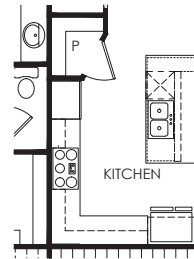

MYSTIQUE GRANDE

3-5 BEDROOMS, 3-4 BATHS, LOFT, 2 CAR GARAGE

Living Area	2,870 Sq.Ft.
Patio	130 Sq.Ft.
Covered Porch	32 Sq.Ft.
Garage	560 Sq.Ft.
Total	3,592 Sq.Ft.

STRUCTURAL OPTIONS

MYSTIQUE GRANDE

Covered Lanai Extension

Pocket SGD

Kitchen Layout 4

Laundry Upgrade

Bedroom 3

Owner's Bath Layout 3

Owner's Bath Layout 4

Bath 4 w/ 4' Garage Extension
Add 210 SF

Shower @ Bath 2