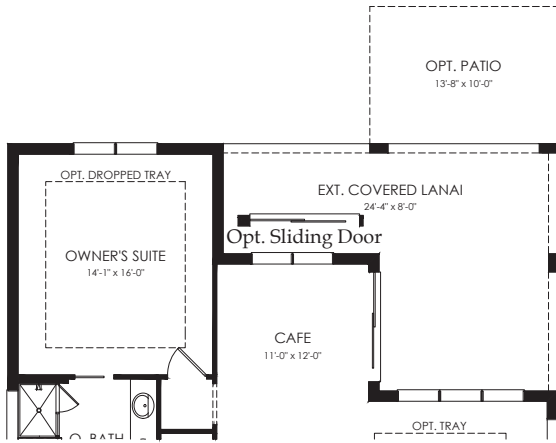

MYSTIQUE GRANDE

3-5 BEDROOMS, 3-4 BATHS, LOFT, 2 CAR GARAGE

Living Area	2,870 Sq.Ft.
Patio	130 Sq.Ft.
Covered Porch	32 Sq.Ft.
Garage	560 Sq.Ft.
Total	3,592 Sq.Ft.

STRUCTURAL OPTIONS

MYSTIQUE GRANDE

Covered Lanai Extension

Pocket SGD

Kitchen Layout 4

Laundry Upgrade

Bedroom 3

Owner's Bath Layout 3

Owner's Bath Layout 4

Bath 4 w/ 4' Garage Extension
Add 210 SF

Shower @ Bath 2

Shower @ Bath 4

Bedroom 4
Adds 167 SF