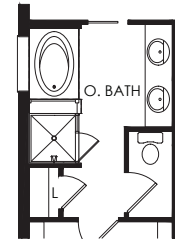

Pocket SGD

Kitchen Layout 4

Laundry Upgrade

Bedroom 3

Owner's Bath Layout 3

Owner's Bath Layout 4

Bath 4 w/ 4' Garage Extension
Add 210 SF

Shower @ Bath 2

Shower @ Bath 4

Bedroom 4
Adds 167 SF