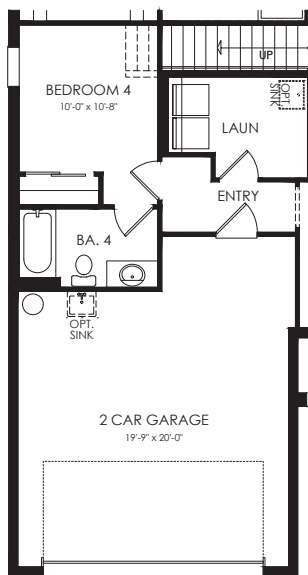

MYSTIQUE GRANDE

3-5 BEDROOMS, 3-4 BATHS, LOFT, 2 CAR GARAGE

Living Area	2,870 Sq.Ft.
Patio	130 Sq.Ft.
Covered Porch	32 Sq.Ft.
Garage	560 Sq.Ft.
Total	3,592 Sq.Ft.

STRUCTURAL OPTIONS

MYSTIQUE GRANDE

Covered Lanai Extension

Pocket SGD

Kitchen Layout 4

Laundry Upgrade

Bedroom 3

Owner's Bath Layout 3

Owner's Bath Layout 4

Bath 4 w/ 4' Garage Extension
Add 210 SF

Shower @ Bath 2

Shower @ Bath 4

Bedroom 4
Adds 167 SF