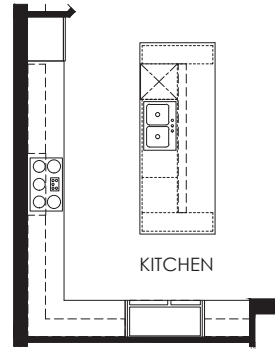

**LAYTON**

3 BEDROOMS, 3 BATHS, FLEX ROOM, 3 CAR GARAGE

Living Area	2,970 Sq.Ft.
Patio	320 Sq.Ft.
Covered Porch	32 Sq.Ft.
Garage	590 Sq.Ft.
<hr/>	<hr/>
Total	3,912 Sq.Ft.

STRUCTURAL OPTIONS  
**LAYTON**

Kitchen Layout 5

Kitchen Layout 6

Kitchen Layout 7

4' Garage Extension

Owner's Bath 3

Owner's Bath 4

Dual Washer/  
 Dryers

Shower ILO Tub  
 @ Bath 2

Shower ILO Tub  
 @ Bath 3

Bedroom 5 ILO Flex