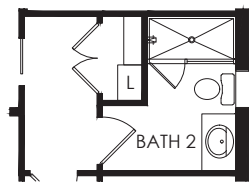

**LAYTON**

3 BEDROOMS, 3 BATHS, FLEX ROOM, 3 CAR GARAGE

Living Area	2,970 Sq.Ft.
Patio	320 Sq.Ft.
Covered Porch	32 Sq.Ft.
Garage	590 Sq.Ft.
<hr/>	<hr/>
Total	3,912 Sq.Ft.

STRUCTURAL OPTIONS  
**LAYTON**

Kitchen Layout 5

Kitchen Layout 6

Kitchen Layout 7

4' Garage Extension

Owner's Bath 3

Owner's Bath 4

Dual Washer/  
 Dryers

Shower ILO Tub  
 @ Bath 2

Shower ILO Tub  
 @ Bath 3

Bedroom 5 ILO Flex