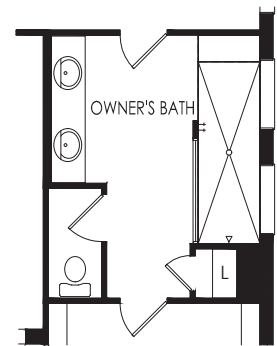

**LAYTON**

3 BEDROOMS, 3 BATHS, FLEX ROOM, 3 CAR GARAGE

Living Area	2,970 Sq.Ft.
Patio	320 Sq.Ft.
Covered Porch	32 Sq.Ft.
Garage	590 Sq.Ft.
<hr/>	<hr/>
Total	3,912 Sq.Ft.

STRUCTURAL OPTIONS  
**LAYTON**

Kitchen Layout 5

Kitchen Layout 6

Kitchen Layout 7

4' Garage Extension

Owner's Bath 3

Owner's Bath 4

Dual Washer/  
 Dryers

Shower ILO Tub  
 @ Bath 2

Shower ILO Tub  
 @ Bath 3

Bedroom 5 ILO Flex