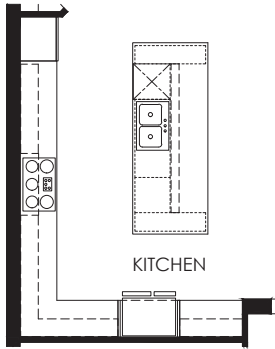

**LAYTON**

3 BEDROOMS, 3 BATHS, FLEX ROOM, 3 CAR GARAGE

Living Area	2,970 Sq.Ft.
Patio	320 Sq.Ft.
Covered Porch	32 Sq.Ft.
Garage	590 Sq.Ft.
<hr/>	<hr/>
Total	3,912 Sq.Ft.

STRUCTURAL OPTIONS  
**LAYTON**

Kitchen Layout 5

Kitchen Layout 6

Kitchen Layout 7

4' Garage Extension

Owner's Bath 3

Owner's Bath 4

Dual Washer/  
 Dryers

Shower ILO Tub  
 @ Bath 2

Shower ILO Tub  
 @ Bath 3

Bedroom 5 ILO Flex