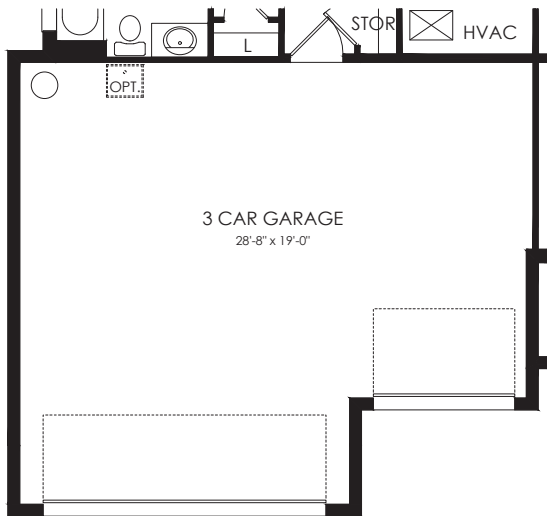

**LAYTON**

3 BEDROOMS, 3 BATHS, FLEX ROOM, 3 CAR GARAGE

Living Area	2,970 Sq.Ft.
Patio	320 Sq.Ft.
Covered Porch	32 Sq.Ft.
Garage	590 Sq.Ft.
<hr/>	<hr/>
Total	3,912 Sq.Ft.

STRUCTURAL OPTIONS  
**LAYTON**

Kitchen Layout 5

Kitchen Layout 6

Kitchen Layout 7

4' Garage Extension

Owner's Bath 3

Owner's Bath 4

Dual Washer/  
 Dryers

Shower ILO Tub  
 @ Bath 2

Shower ILO Tub  
 @ Bath 3

Bedroom 5 ILO Flex