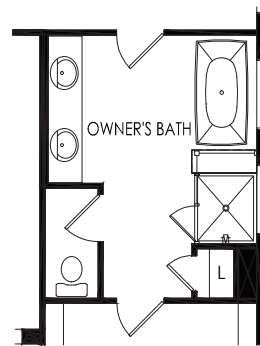

**LAYTON**

3 BEDROOMS, 3 BATHS, FLEX ROOM, 3 CAR GARAGE

Living Area	2,970 Sq.Ft.
Patio	320 Sq.Ft.
Covered Porch	32 Sq.Ft.
Garage	590 Sq.Ft.
<hr/>	<hr/>
Total	3,912 Sq.Ft.

STRUCTURAL OPTIONS  
**LAYTON**

Kitchen Layout 5

Kitchen Layout 6

Kitchen Layout 7

4' Garage Extension

Owner's Bath 3

Owner's Bath 4

Dual Washer/  
 Dryers

Shower ILO Tub  
 @ Bath 2

Shower ILO Tub  
 @ Bath 3

Bedroom 5 ILO Flex