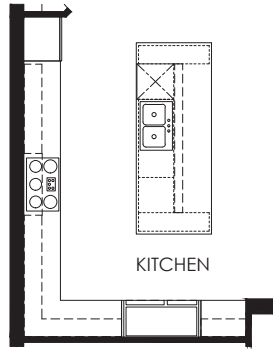

**LAYTON**

3 BEDROOMS, 3 BATHS, FLEX ROOM, 3 CAR GARAGE

Living Area	2,970 Sq.Ft.
Patio	320 Sq.Ft.
Covered Porch	32 Sq.Ft.
Garage	590 Sq.Ft.
<hr/>	<hr/>
Total	3,912 Sq.Ft.

STRUCTURAL OPTIONS  
**LAYTON**

Kitchen Layout 5

Kitchen Layout 6

Kitchen Layout 7

4' Garage Extension

Owner's Bath 3

Owner's Bath 4

Dual Washer/  
 Dryers

Shower ILO Tub  
 @ Bath 2

Shower ILO Tub  
 @ Bath 3

Bedroom 5 ILO Flex