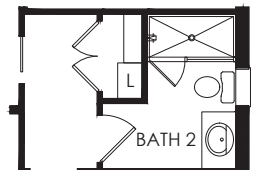

LAYTON GRANDE

4-5 BEDROOMS, 4 BATHS, FLEX ROOM, LOFT, 3 CAR GARAGE

Living Area	3,970 Sq.Ft.
Patio	320 Sq.Ft.
Covered Porch	32 Sq.Ft.
Garage	590 Sq.Ft.
Total	4,912 Sq.Ft.

STRUCTURAL OPTIONS

LAYTON GRANDE

Kitchen Layout 5

Kitchen Layout 6

Kitchen Layout 7

Wet Bar @ Loft

4' Garage Extension

Owner's Bath 3

Owner's Bath 4

Dual Washer/
Dryers

Shower ILO Tub
@ Bath 2

Shower ILO Tub
@ Bath 3

Bedroom 5 ILO Flex