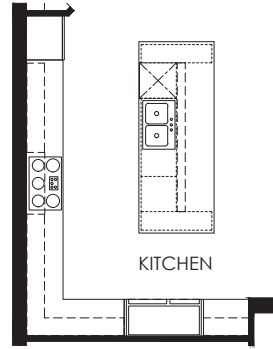

LAYTON GRANDE

4-5 BEDROOMS, 4 BATHS, FLEX ROOM, LOFT, 3 CAR GARAGE

Living Area	3,970 Sq.Ft.
Patio	320 Sq.Ft.
Covered Porch	32 Sq.Ft.
Garage	590 Sq.Ft.
Total	4,912 Sq.Ft.

STRUCTURAL OPTIONS

LAYTON GRANDE

Kitchen Layout 5

Kitchen Layout 6

Kitchen Layout 7

Wet Bar @ Loft

4' Garage Extension

Owner's Bath 3

Owner's Bath 4

Dual Washer/
Dryers

Shower ILO Tub
@ Bath 2

Shower ILO Tub
@ Bath 3

Bedroom 5 ILO Flex