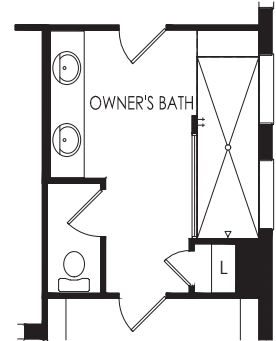

LAYTON GRANDE

4-5 BEDROOMS, 4 BATHS, FLEX ROOM, LOFT, 3 CAR GARAGE

Living Area	3,970 Sq.Ft.
Patio	320 Sq.Ft.
Covered Porch	32 Sq.Ft.
Garage	590 Sq.Ft.
Total	4,912 Sq.Ft.

STRUCTURAL OPTIONS

LAYTON GRANDE

Kitchen Layout 5

Kitchen Layout 6

Kitchen Layout 7

Wet Bar @ Loft

4' Garage Extension

Owner's Bath 3

Owner's Bath 4

Dual Washer/
Dryers

Shower ILO Tub
@ Bath 2

Shower ILO Tub
@ Bath 3

Bedroom 5 ILO Flex