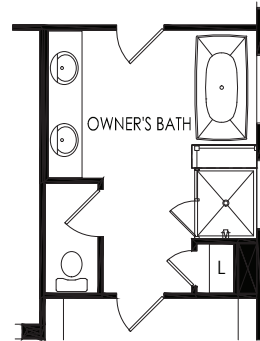

LAYTON GRANDE

4-5 BEDROOMS, 4 BATHS, FLEX ROOM, LOFT, 3 CAR GARAGE

Living Area	3,970 Sq.Ft.
Patio	320 Sq.Ft.
Covered Porch	32 Sq.Ft.
Garage	590 Sq.Ft.
Total	4,912 Sq.Ft.

STRUCTURAL OPTIONS

LAYTON GRANDE

Kitchen Layout 5

Kitchen Layout 6

Kitchen Layout 7

Wet Bar @ Loft

4' Garage Extension

Owner's Bath 3

Owner's Bath 4

Dual Washer/
Dryers

Shower ILO Tub
@ Bath 2

Shower ILO Tub
@ Bath 3

Bedroom 5 ILO Flex