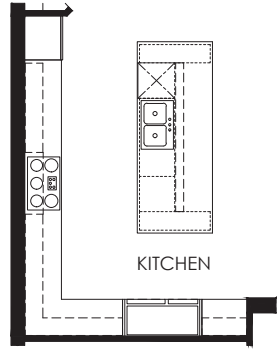

LAYTON GRANDE

4-5 BEDROOMS, 4 BATHS, FLEX ROOM, LOFT, 3 CAR GARAGE

Living Area	3,970 Sq.Ft.
Patio	320 Sq.Ft.
Covered Porch	32 Sq.Ft.
Garage	590 Sq.Ft.
Total	4,912 Sq.Ft.

STRUCTURAL OPTIONS

LAYTON GRANDE

Kitchen Layout 5

Kitchen Layout 6

Kitchen Layout 7

Wet Bar @ Loft

4' Garage Extension

Owner's Bath 3

Owner's Bath 4

Dual Washer/
Dryers

Shower ILO Tub
@ Bath 2

Shower ILO Tub
@ Bath 3

Bedroom 5 ILO Flex