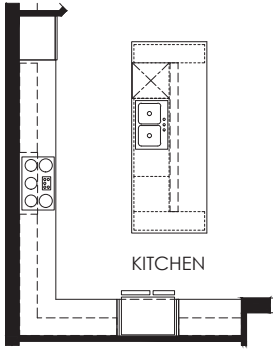

LAYTON GRANDE

4-5 BEDROOMS, 4 BATHS, FLEX ROOM, LOFT, 3 CAR GARAGE

Living Area	3,970 Sq.Ft.
Patio	320 Sq.Ft.
Covered Porch	32 Sq.Ft.
Garage	590 Sq.Ft.
Total	4,912 Sq.Ft.

STRUCTURAL OPTIONS

LAYTON GRANDE

Kitchen Layout 5

Kitchen Layout 6

Kitchen Layout 7

Wet Bar @ Loft

4' Garage Extension

Owner's Bath 3

Owner's Bath 4

Dual Washer/
Dryers

Shower ILO Tub
@ Bath 2

Shower ILO Tub
@ Bath 3

Bedroom 5 ILO Flex