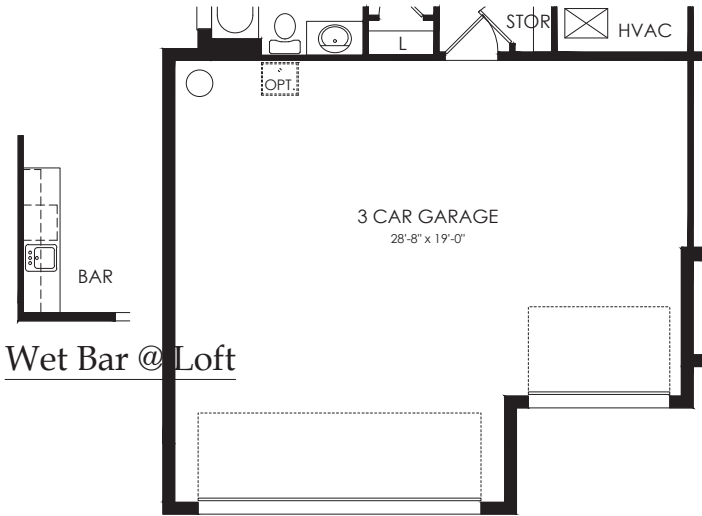

LAYTON GRANDE

4-5 BEDROOMS, 4 BATHS, FLEX ROOM, LOFT, 3 CAR GARAGE

Living Area	3,970 Sq.Ft.
Patio	320 Sq.Ft.
Covered Porch	32 Sq.Ft.
Garage	590 Sq.Ft.
Total	4,912 Sq.Ft.

STRUCTURAL OPTIONS

LAYTON GRANDE

Kitchen Layout 5

Kitchen Layout 6

Kitchen Layout 7

Wet Bar @ Loft

4' Garage Extension

Owner's Bath 3

Owner's Bath 4

Dual Washer/
Dryers

Shower ILO Tub
@ Bath 2

Shower ILO Tub
@ Bath 3

Bedroom 5 ILO Flex