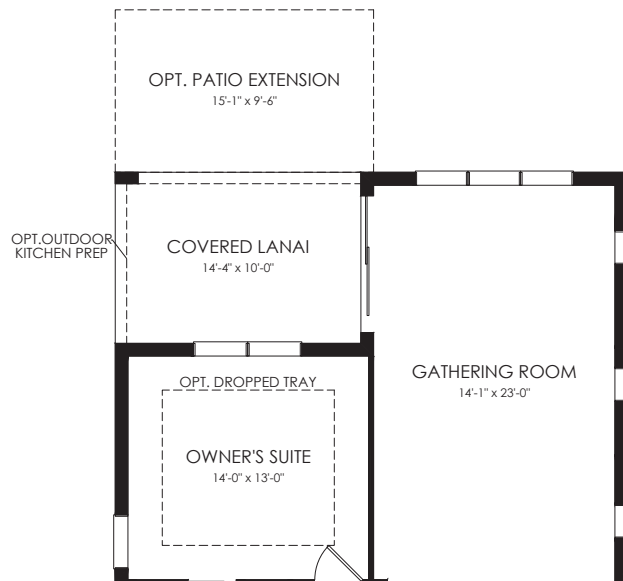

CONTOUR

2 BEDROOMS, 2 BATHS, DEN, 2 CAR GARAGE

Living Area	1,405 Sq.Ft.
Patio	302 Sq.Ft.
Covered Porch	0 Sq.Ft.
Garage	408 Sq.Ft.
<hr/>	<hr/>
Total	2,115 Sq.Ft.

STRUCTURAL OPTIONS

CONTOUR

Kitchen Layout 4

Shower @ Bath 2

4' Garage Extension

Covered Lanai Extension

Gathering Room Extension

Adds 156 SF