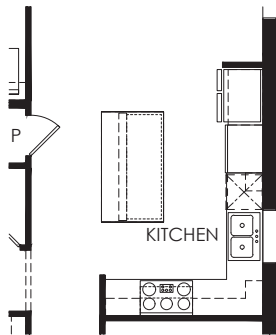

CONTOUR

2 BEDROOMS, 2 BATHS, DEN, 2 CAR GARAGE

Living Area	1,405 Sq.Ft.
Patio	302 Sq.Ft.
Covered Porch	0 Sq.Ft.
Garage	408 Sq.Ft.
<hr/>	<hr/>
Total	2,115 Sq.Ft.

STRUCTURAL OPTIONS

CONTOUR

Kitchen Layout 4

Shower @ Bath 2

4' Garage Extension

Covered Lanai Extension

Gathering Room Extension

Adds 156 SF