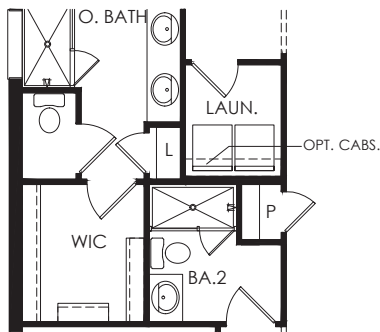

CONTOUR

2 BEDROOMS, 2 BATHS, DEN, 2 CAR GARAGE

Living Area	1,405 Sq.Ft.
Patio	302 Sq.Ft.
Covered Porch	0 Sq.Ft.
Garage	408 Sq.Ft.
<hr/>	<hr/>
Total	2,115 Sq.Ft.

STRUCTURAL OPTIONS

CONTOUR

Kitchen Layout 4

Shower @ Bath 2

4' Garage Extension

Covered Lanai Extension

Gathering Room Extension

Adds 156 SF