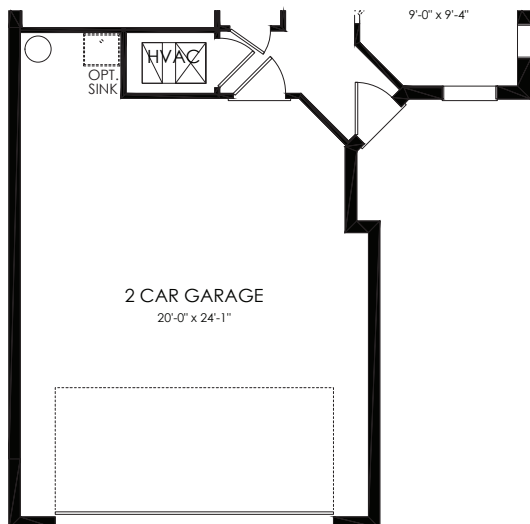

CONTOUR

2 BEDROOMS, 2 BATHS, DEN, 2 CAR GARAGE

Living Area	1,405 Sq.Ft.
Patio	302 Sq.Ft.
Covered Porch	0 Sq.Ft.
Garage	408 Sq.Ft.
<hr/>	<hr/>
Total	2,115 Sq.Ft.

STRUCTURAL OPTIONS

CONTOUR

Kitchen Layout 4

Shower @ Bath 2

4' Garage Extension

Covered Lanai Extension

Gathering Room Extension

Adds 156 SF