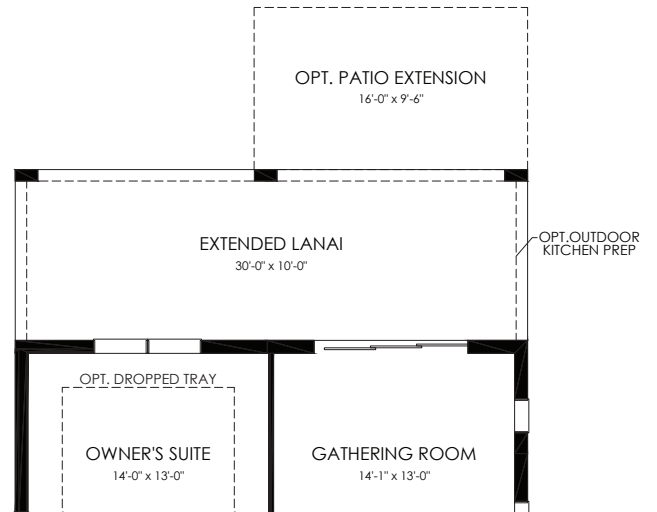

CONTOUR

2 BEDROOMS, 2 BATHS, DEN, 2 CAR GARAGE

Living Area	1,405 Sq.Ft.
Patio	302 Sq.Ft.
Covered Porch	0 Sq.Ft.
Garage	408 Sq.Ft.
<hr/>	<hr/>
Total	2,115 Sq.Ft.

STRUCTURAL OPTIONS

CONTOUR

Kitchen Layout 4

Shower @ Bath 2

4' Garage Extension

Covered Lanai Extension

Gathering Room Extension

Adds 156 SF